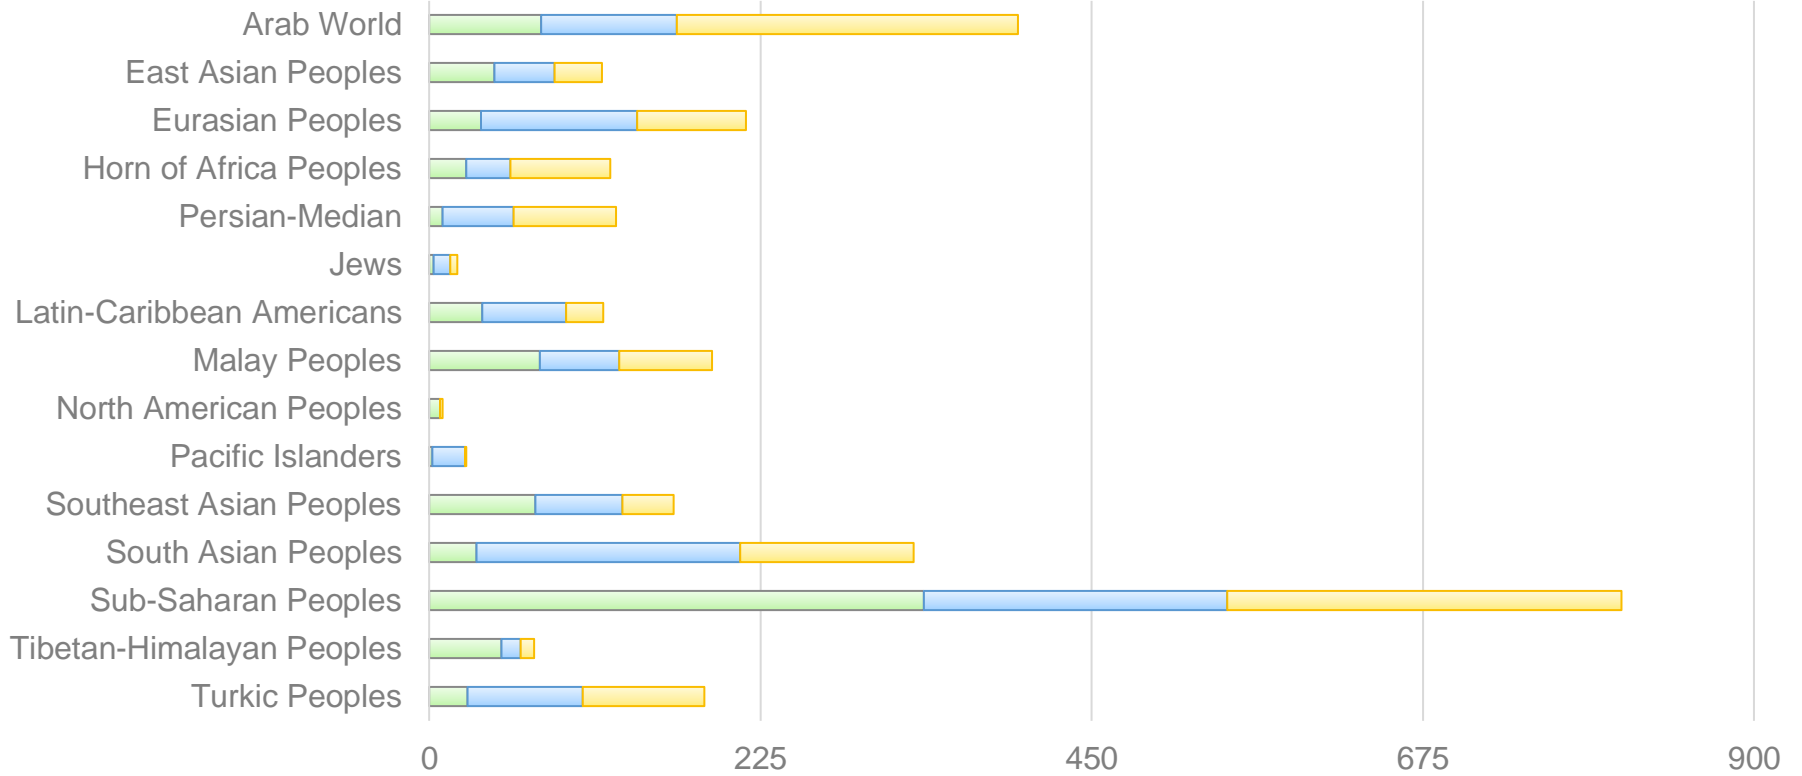

Turkic Peoples	Tibetan-Himalayan Peoples	Sub-Saharan Peoples	South Asian Peoples	Southeast Asian Peoples	Pacific Islanders	North American Peoples	Malay Peoples	Latin-Caribbean Americans	Jews	Persian-Median	Horn of Africa Peoples	Eurasian Peoples	East Asian Peoples	Arab World
CPM1	26	49	336	32	72	2	7	75	36	3	9	25	35	44	76
CPM2-4	78	13	206	179	59	22	0	54	57	11	48	30	106	41	92
CPM5	83	9	268	118	35	1	2	63	25	5	70	68	74	32	232

Distribution by People Groups (KEY: *Start* - *Fruit* - *CPM*)