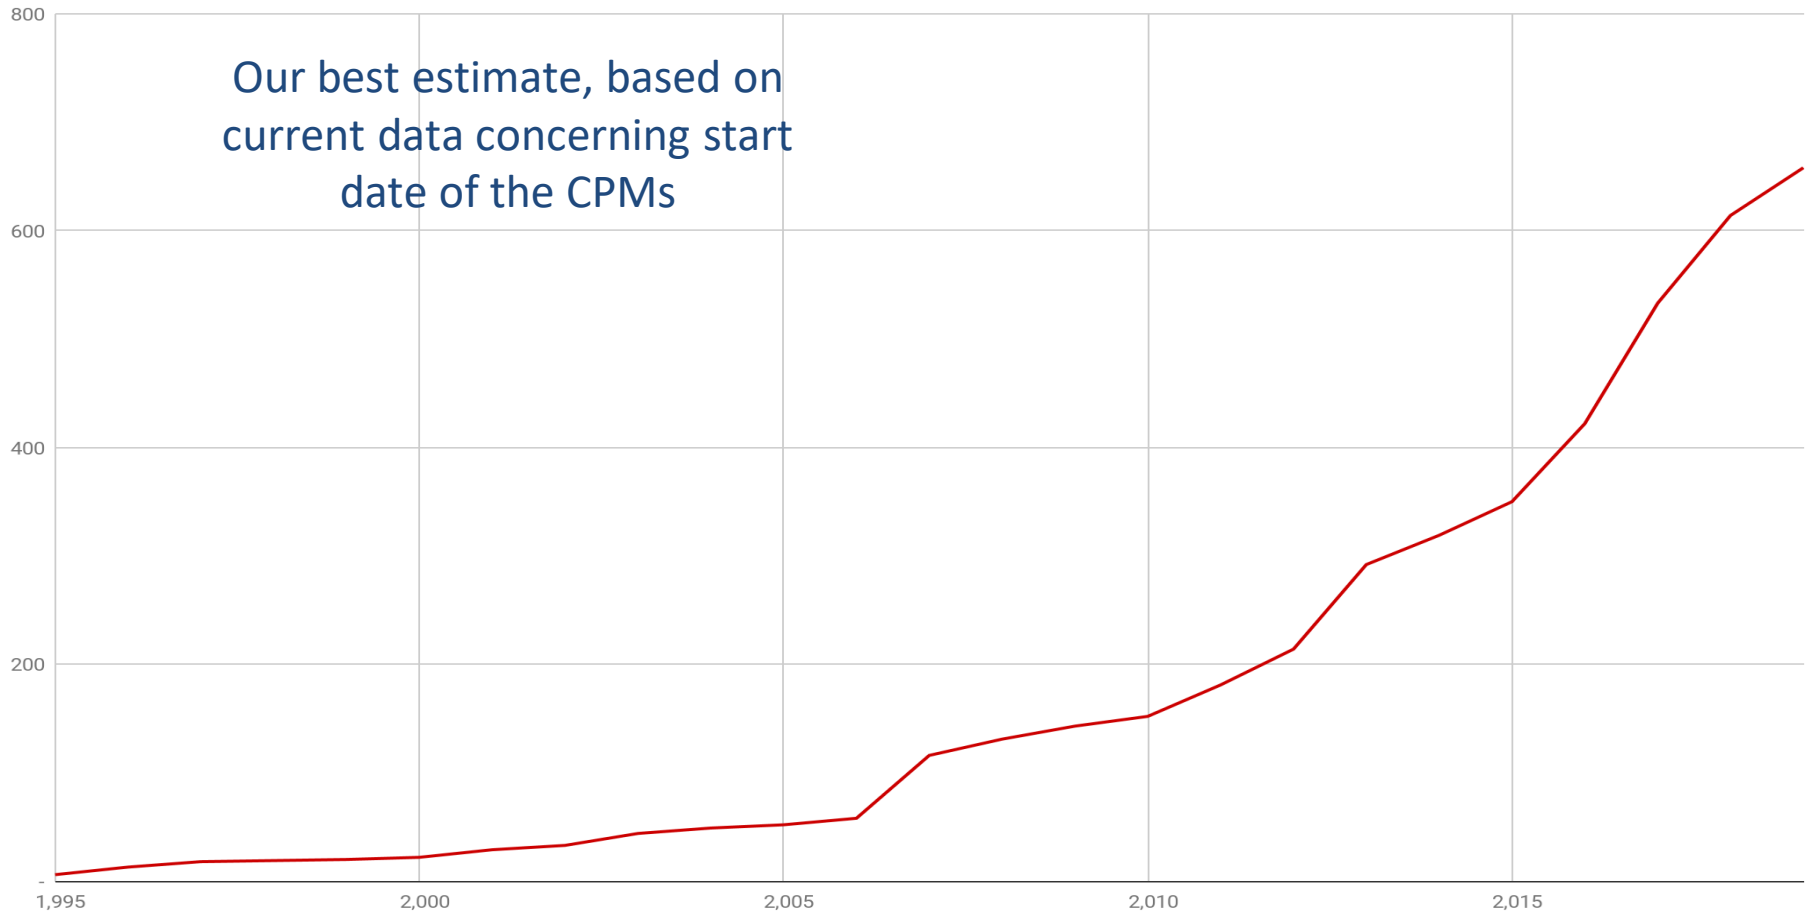

Distribution by People Groups (KEY: *Start* - *Fruit* - *CPM*)

The Numbers

~222

of the 271 People Clusters
in the world are engaged with an effort to
catalyze a movement

**MYTH:
IT WON'T
WORK
AMONG MY
PEOPLE
GROUP**

**TRUTH:
ALL AFFINITY
BLOCS &
WORLDVIEWS**

Number of believers in each movement

**MYTH:
SOME AREAS
TOO HARD
FOR DMM**

**TRUTH:
EVERY
CONTINENT,
URBAN AND
RURAL**

Increase in Movements

Increase in Churches

Thousands