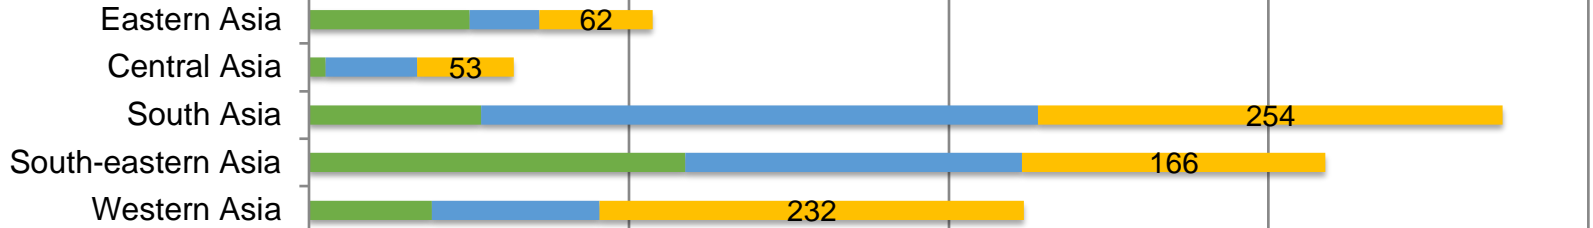

Disciples per movement, on average

6

24:14

AFRICA

ASIA

EUROPE

AMERICAS

PACIFIC

Distribution by Place

(KEY: *Start* - *Fruit* - *CPM*)

AFRICA

- East Africa
- Middle Africa
- Northern Africa
- Southern Africa
- Western Africa

ASIA

- Eastern Asia
- Central Asia
- South Asia
- South-eastern Asia
- Western Asia