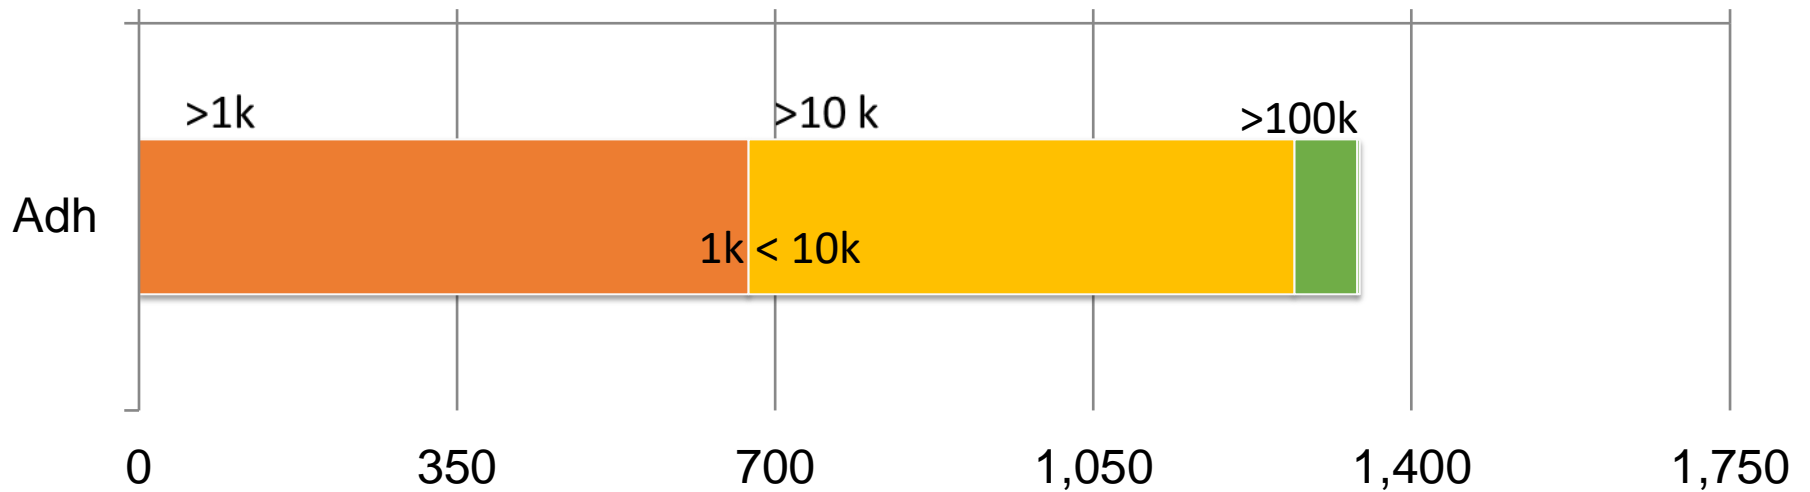

Distribution by People Groups (KEY: *Start* - *Fruit* - *CPM*)

The Numbers

~222

of the 271 People Clusters
in the world are engaged with an effort to
catalyze a movement

**MYTH:
IT WON'T
WORK
AMONG MY
PEOPLE
GROUP**

**TRUTH:
ALL AFFINITY
BLOCS &
WORLDVIEWS**

Number of believers in each movement

**MYTH:
SOME AREAS
TOO HARD
FOR DMM**

**TRUTH:
EVERY
CONTINENT,
URBAN AND
RURAL**

Increase in Movements

Increase in Churches

Thousands