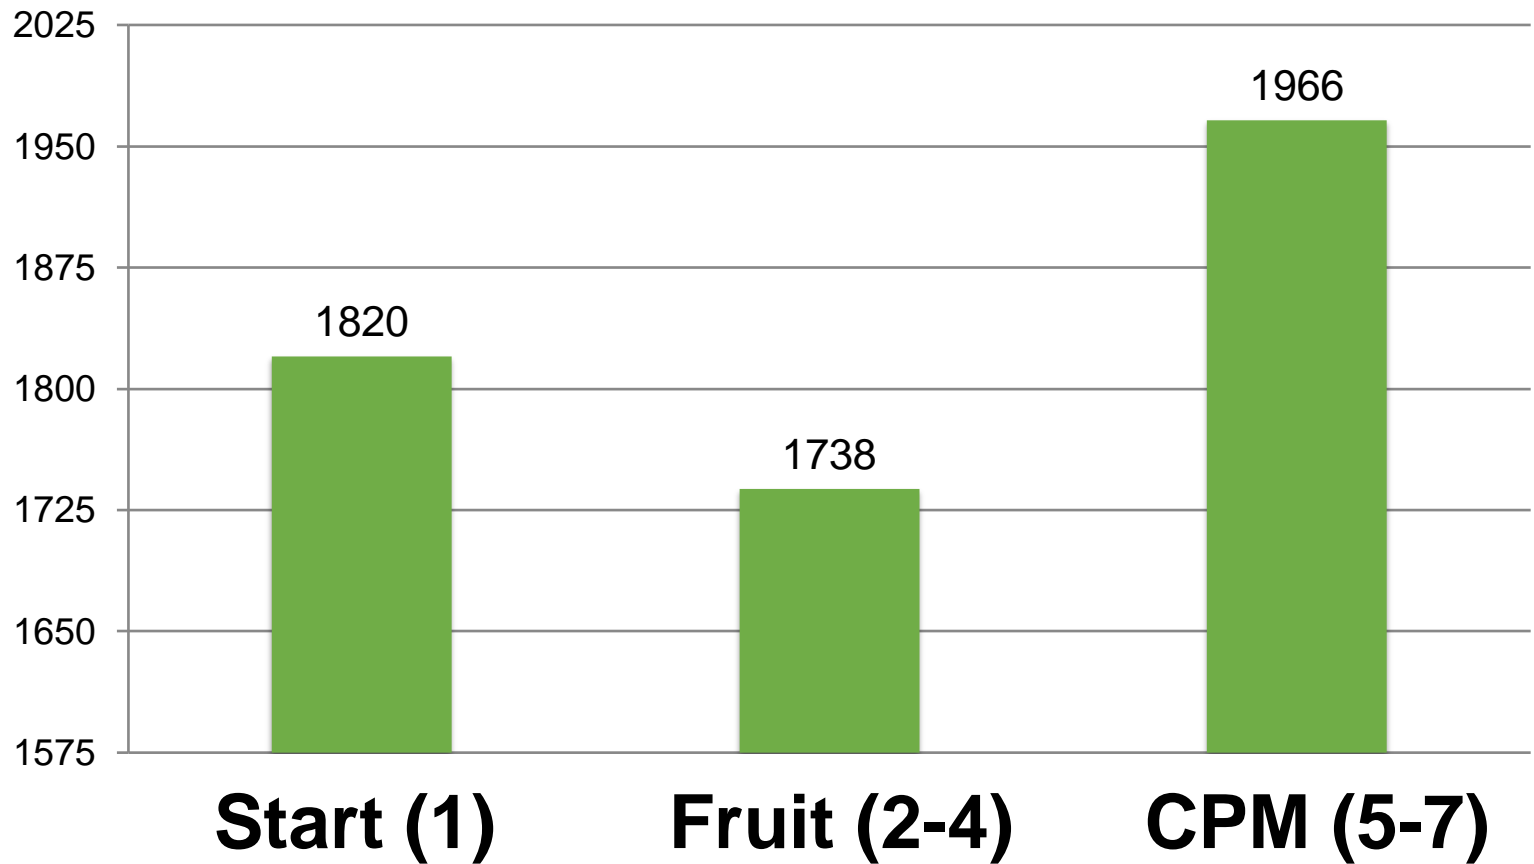

3 - Breakthrough (G3) Consistent G2 & some G3 churches

4 - Emerging CPM (G4) Consistent G3 & some G4 churches

↓ ESTABLISHED CPM ↓

5 - CPM consistent 4th++ generation churches; multiple streams

6 - Sustained CPM Visionary, indigenous leadership leading the movement with little/no need for outsiders. Stood test of time.

7 - Multiplying CPMs Catalyzing new CPMs in other unreached peoples and places

The Numbers

5479

Active movement
engagements

1966

Level 5
Movements

4

24:14

Disciples per movement, on average

6

24:14

AFRICA

ASIA

EUROPE

AMERICAS

PACIFIC